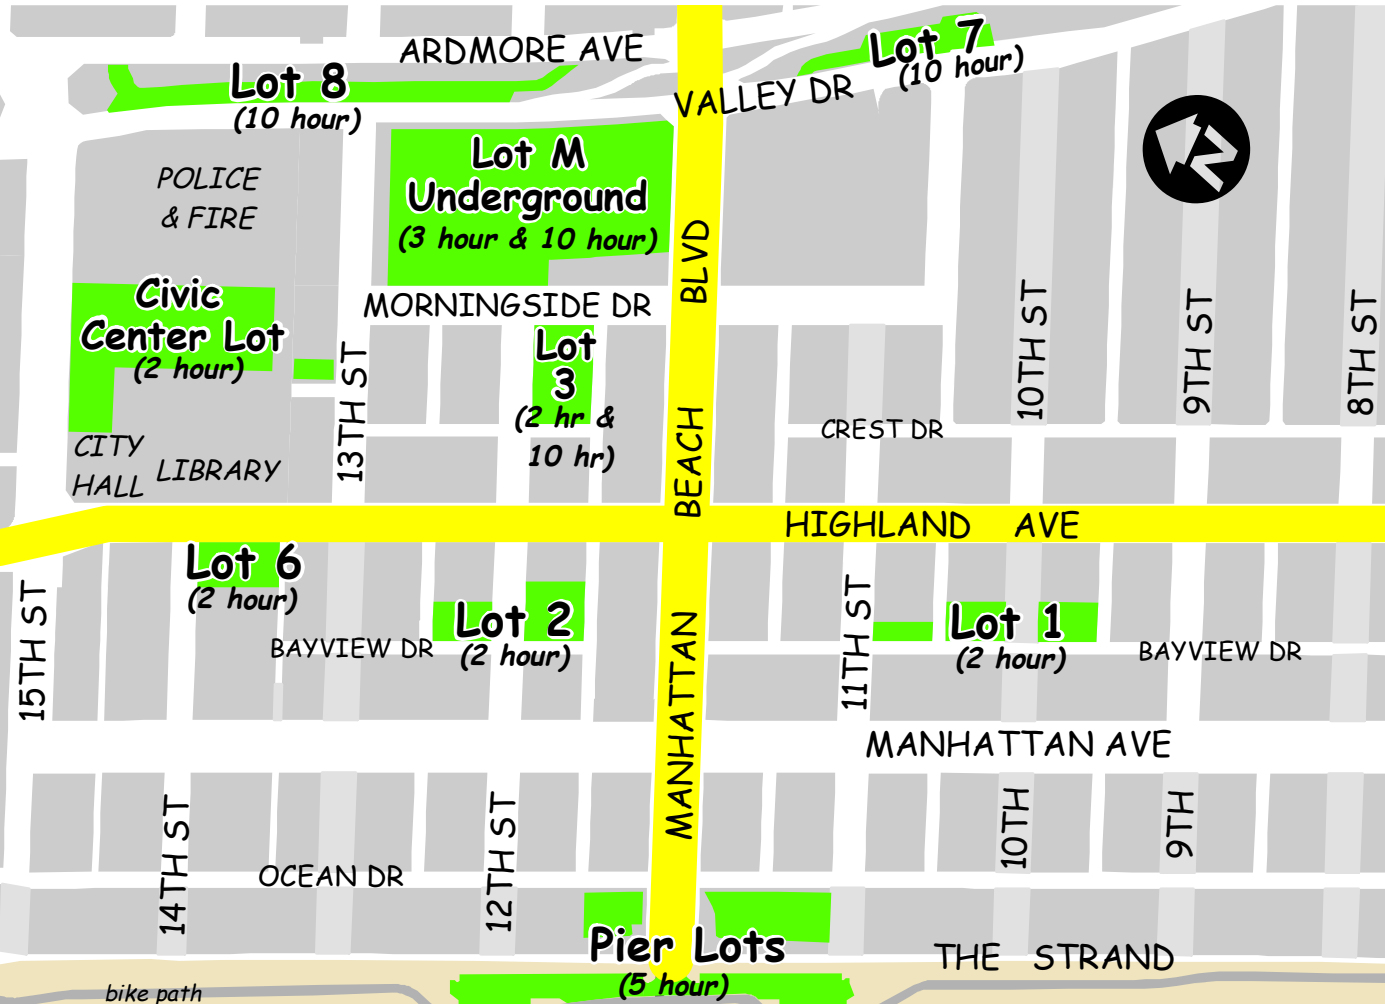

Where To Park In Downtown Manhattan Beach

All Lot Meters \$0.75 per hour,
Except Pier Lots \$1.50 per hour.
~ All meters take Cash Key ~

Street Meters
\$1.25 per hour, 2-hr limit
enforced 8a.m. to 9p.m.

To PIER &
ROUNDHOUSE